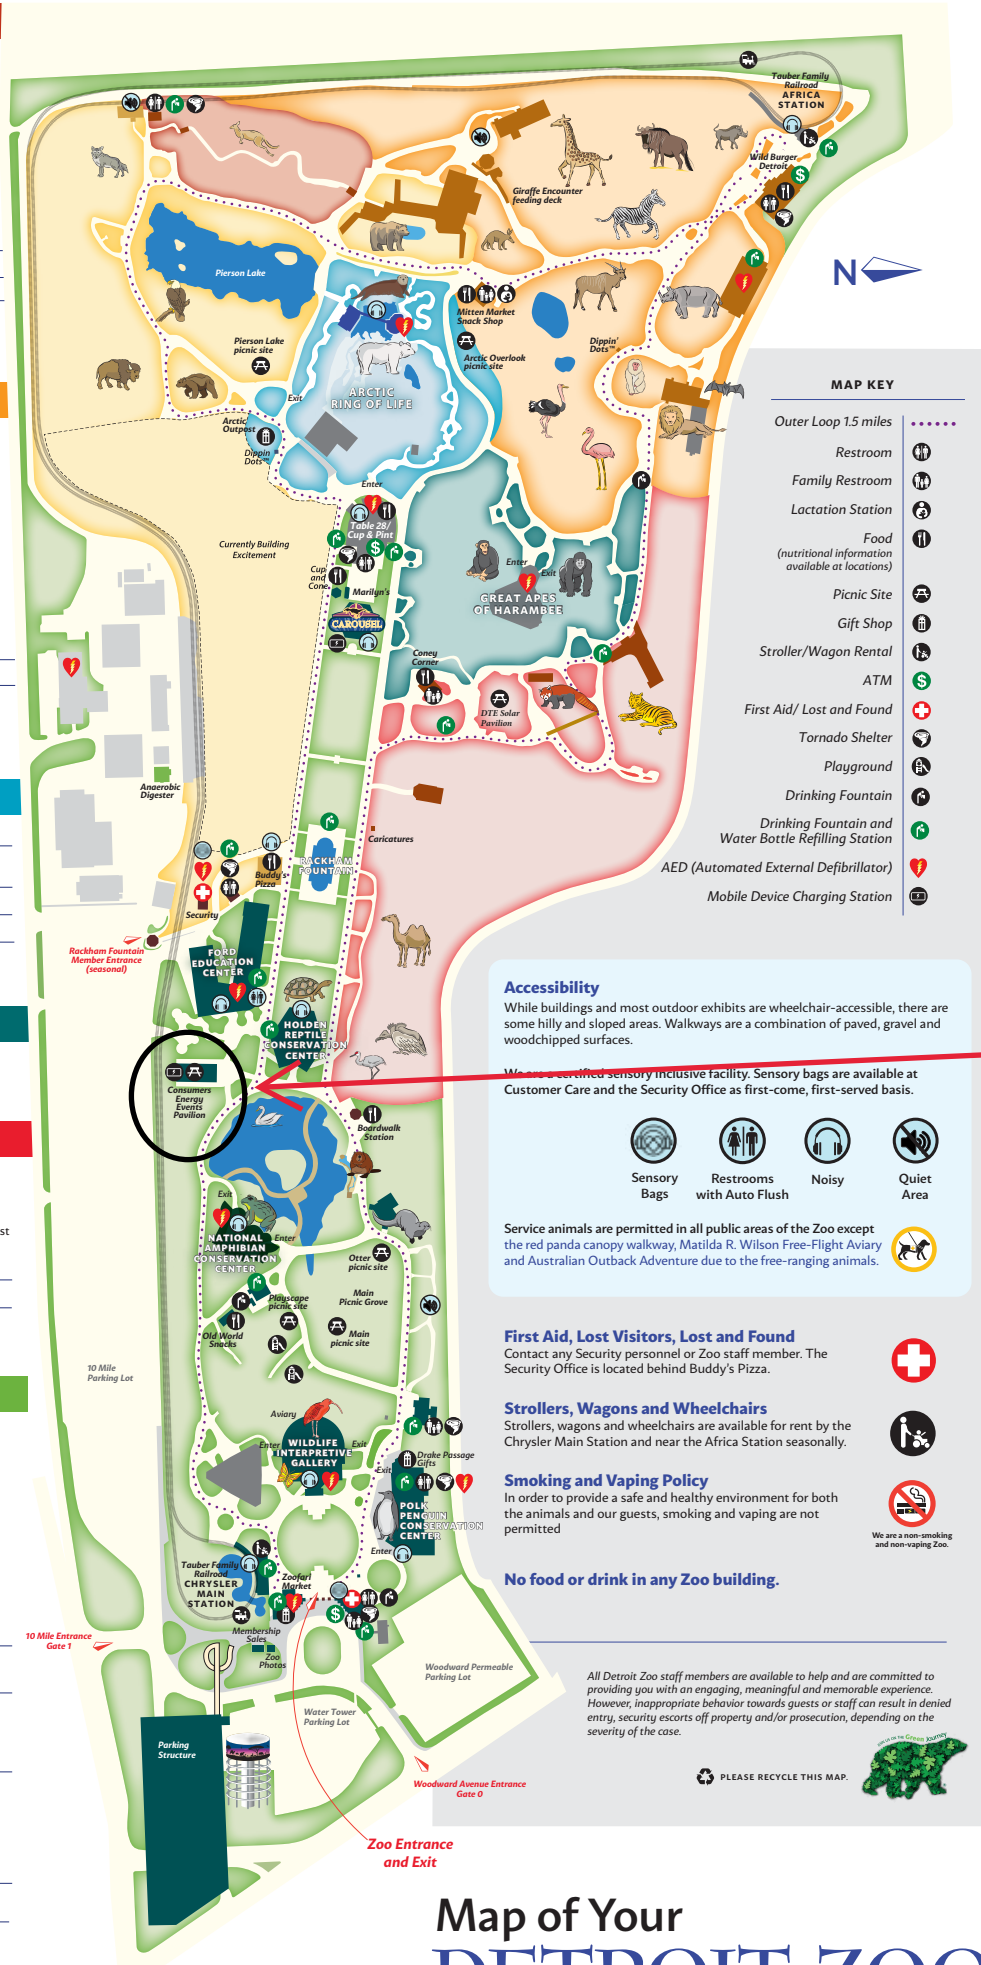

- Lactation Station
- Wild Burger Detroit (seasonal)
- Dippin' Dots™ (seasonal)
- Mitten Market Snack Shop (seasonal)

ARCTIC RING OF LIFE

Polar bear, Sea otter
Nunavut Gallery
Exploration Station

- Arctic Overlook picnic site
- Dippin' Dots™ (seasonal)
- Arctic Outpost (seasonal)

AFRICAN FOREST

Great Apes of Harambee
Gorilla, Chimpanzee

ASIAN FOREST

Camel
Birds
Stork, Vulture, Crane
Holtzman Wildlife Foundation Red Panda Forest
Devereaux Tiger Forest
Allen's swamp monkey

- Red Panda picnic site
- Coney Corner

CONSERVATION CAMPUS

Wildlife Interpretive Gallery
Butterfly Garden
Science On a Sphere™
Matilda R. Wilson Free-Flight Aviary
Polk Penguin Conservation Center
National Amphibian Conservation Center
Edward Mardigan Sr. River Otter Habitat
Jane and Frank Warchol Beaver Habitat
Cotton Family Wetlands Boardwalk
Holden Reptile Conservation Center
Ford Education Center
4D Theater (seasonal)
Exhibit Gallery

- Korman Playventure (seasonal)
- Rissman Playventure (seasonal)

- Main picnic site
- Playscape picnic site
- Otter picnic site
- Consumers Energy Events Pavilion

- Old World Snacks (seasonal)
- Boardwalk Station (seasonal)
- Dippin' Dots™ (seasonal)
- Cup and Cone (seasonal)
- Marilyn's (seasonal)
- Table 28/Cup and Pint

- Zoofari Market
- Drake Passage Gifts
- Customer Care, First Aid, Sensory bags

MAP KEY

- Outer Loop 1.5 miles
- Restroom
- Family Restroom
- Lactation Station
- Food (nutritional information available at locations)
- Picnic Site
- Gift Shop
- Stroller/Wagon Rental
- ATM
- First Aid/ Lost and Found
- Tornado Shelter
- Playground
- Drinking Fountain
- Drinking Fountain and Water Bottle Refilling Station
- AED (Automated External Defibrillator)
- Mobile Device Charging Station

Accessibility

While buildings and most outdoor exhibits are wheelchair-accessible, there are some hilly and sloped areas. Walkways are a combination of paved, gravel and woodchipped surfaces.

We have a certified sensory inclusive facility. Sensory bags are available at Customer Care and the Security Office as first-come, first-served basis.

- Sensory Bags
- Restrooms with Auto Flush
- Noisy
- Quiet Area

Service animals are permitted in all public areas of the Zoo except the red panda canopy walkway, Matilda R. Wilson Free-Flight Aviary and Australian Outback Adventure due to the free-ranging animals.

First Aid, Lost Visitors, Lost and Found

Contact any Security personnel or Zoo staff member. The Security Office is located behind Buddy's Pizza.

Strollers, Wagons and Wheelchairs

Smoking and Vaping Policy

In order to provide a safe and healthy environment for both the animals and our guests, smoking and vaping are not permitted.

No food or drink in any Zoo building.

PLEASE RECYCLE THIS MAP.

Events Pavilion

Map of Your DETROIT ZOO